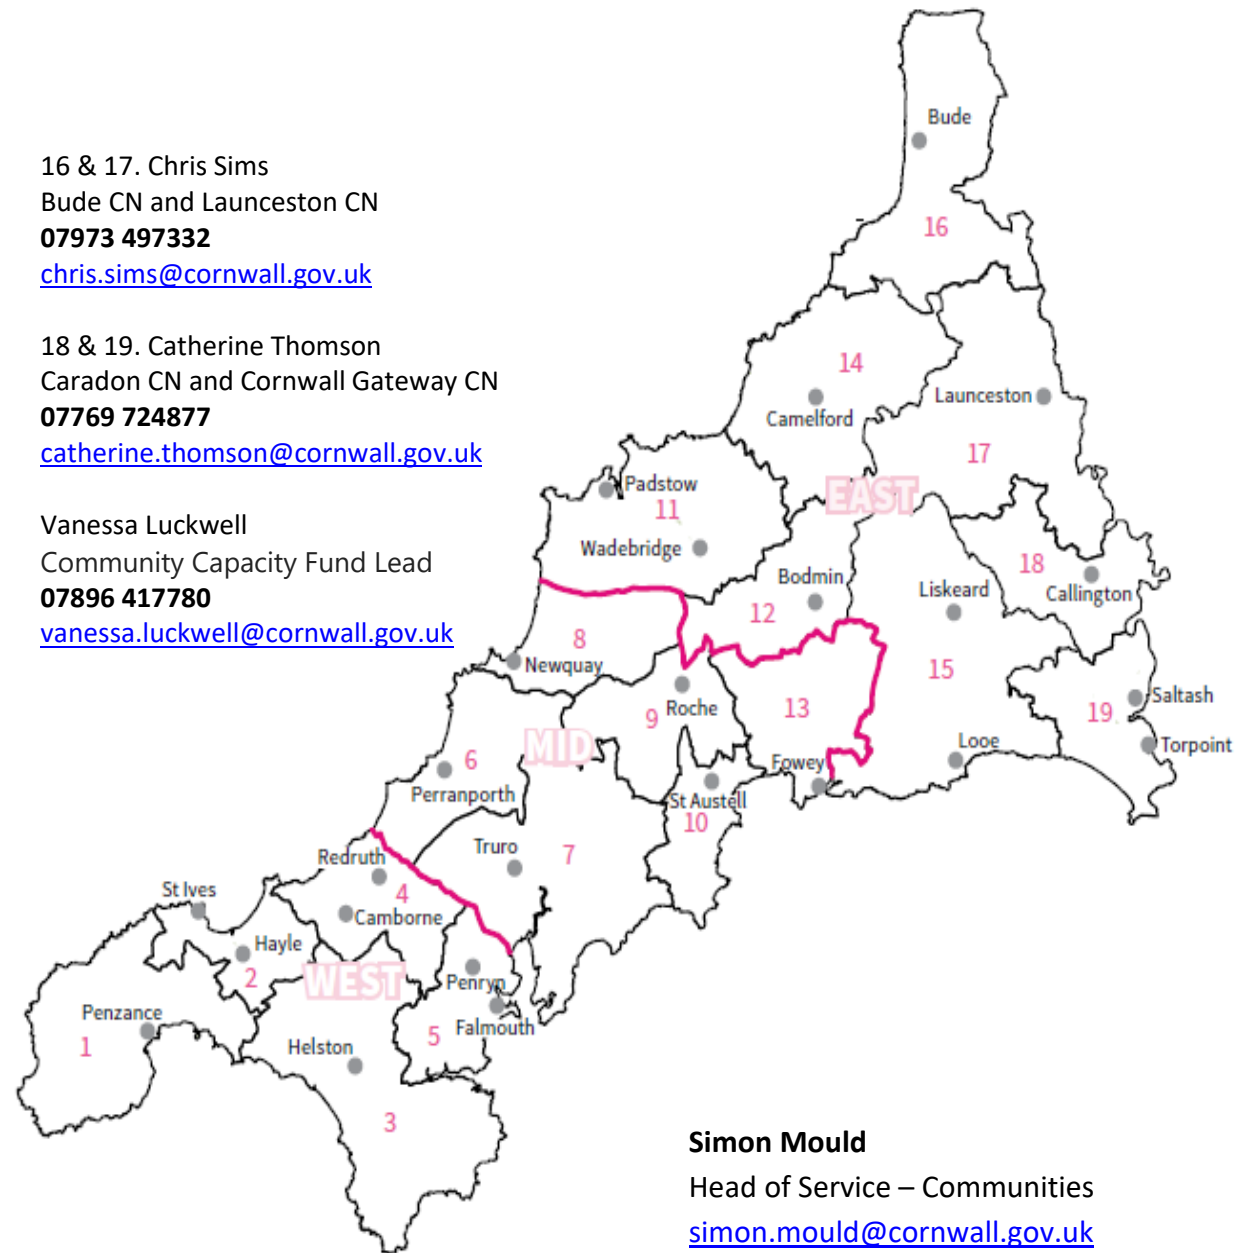

1 & 2. Guy Pace
West Penwith CN and Hayle &
St Ives CN

07720 166535

guy.pace@cornwall.gov.uk

3. Maxine Hardy
Helston & South Kerrier CN and
CLO duties for Hayle part of Hayle
& St Ives CN

07528 983415

maxine.hardy@cornwall.gov.uk

4. Helen Kneale
Camborne Pool Illogan & Redruth
& Mining Villages CN

07873 704048

helen.kneale@cornwall.gov.uk

5 & 6. Esther Richmond
Falmouth & Penryn CN and St
Agnes & Perranporth CN

07528 983366

esther.richmond@cornwall.gov.uk

7. Helen Nicholson
Truro and the Roseland CN

07816 874048

helen.nicholson@cornwall.gov.uk

Community Link Officers

8 & 11. Helen Fincham
Newquay & St Columb CN and
Wadebridge & Padstow CN

07483 168365

helen.fincham@cornwall.gov.uk

9 & 14. Roger Gates
China Clay CN and Camelford CN

07794 059025

roger.gates@cornwall.gov.uk

10 & 13. Caitlin Lord
St Austell & Mevagissey CN and St
Blazey Fowey & Lostwithiel CN

07565 203843

caitlin.lord@cornwall.gov.uk

12 & 15. Sarah Sims
Bodmin CN and Liskeard & Looe CN

07968 892184

sarah.sims@cornwall.gov.uk

16 & 17. Chris Sims
Bude CN and Launceston CN

07973 497332

chris.sims@cornwall.gov.uk

18 & 19. Catherine Thomson
Caradon CN and Cornwall Gateway CN

07769 724877

catherine.thomson@cornwall.gov.uk

Vanessa Luckwell
Community Capacity Fund Lead

07896 417780

vanessa.luckwell@cornwall.gov.uk

Simon Mould

Head of Service – Communities

simon.mould@cornwall.gov.uk